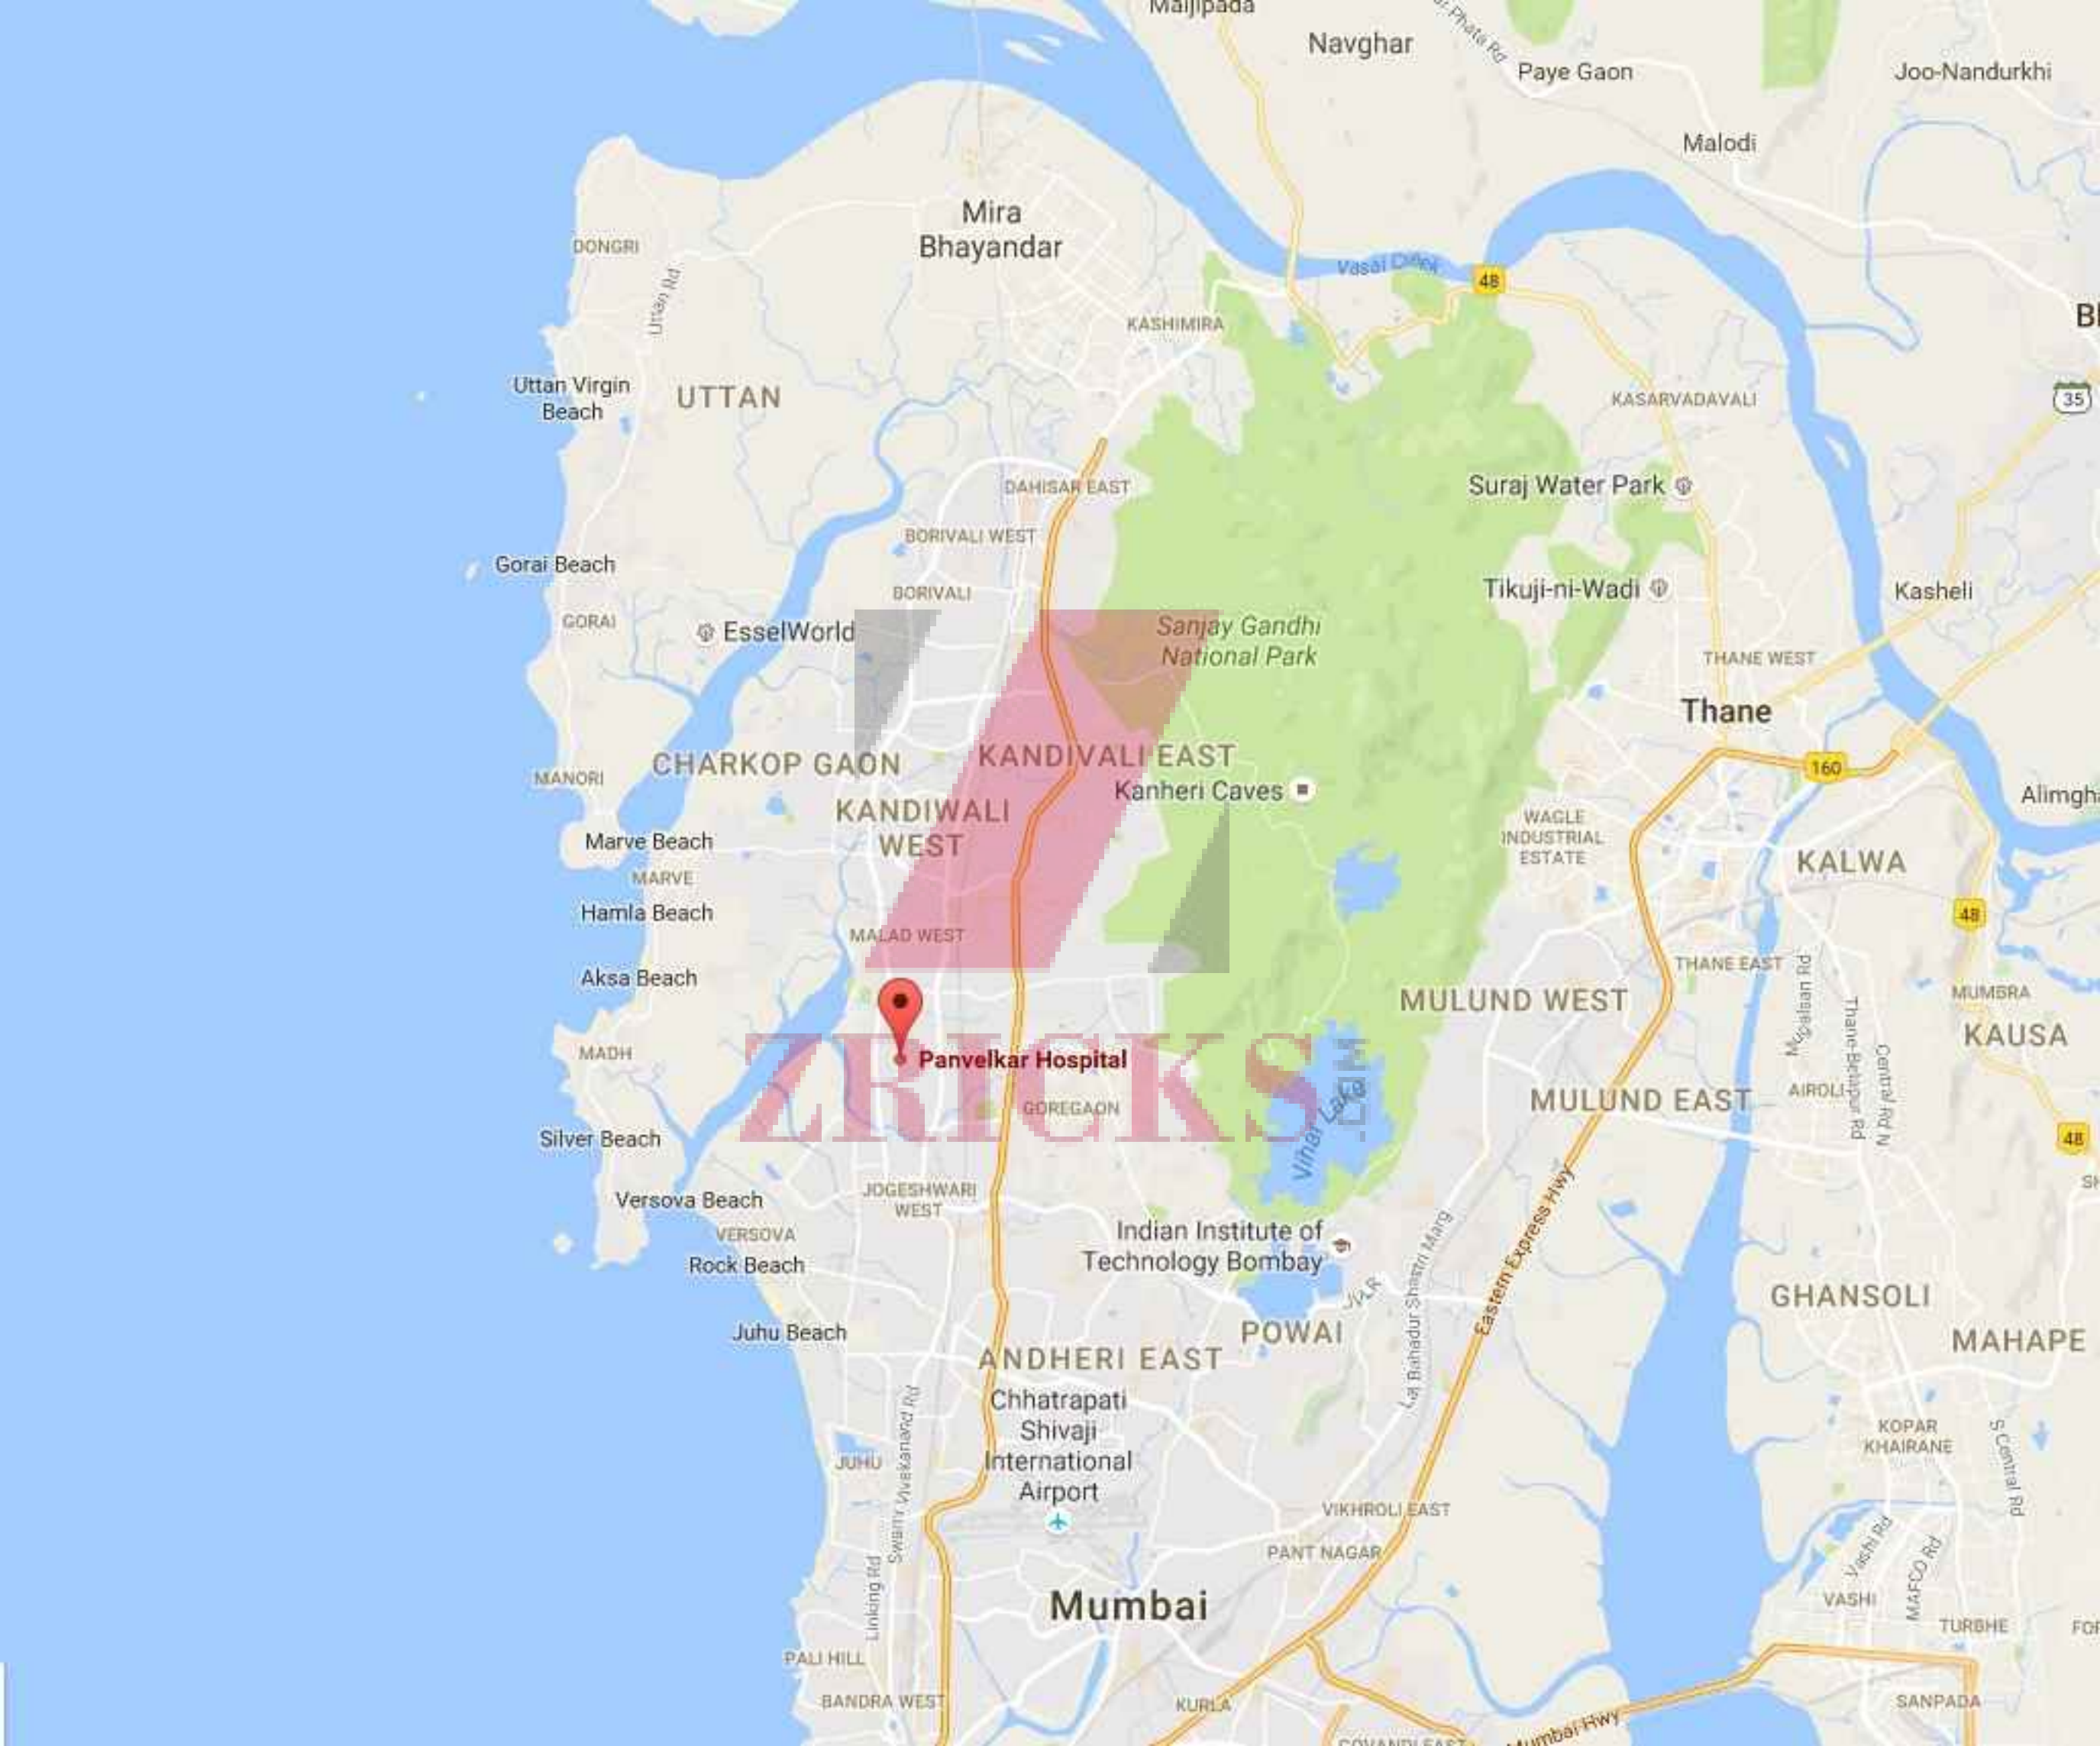

Mira Bhayandar

UTTAN

KANDIVALI EAST

KANDIVALI WEST

Panvelkar Hospital

ANDHERI EAST

Mumbai

Navghar

Malodi

Suraj Water Park

Tikuji-ni-Wadi

Thane

KALWA

MULUND WEST

MULUND EAST

GHANSOLI

MAHAPE

Indian Institute of Technology Bombay

Chhatrapati Shivaji International Airport

VIKROLI EAST

PANT NAGAR

KURLA

SANPADA

DONGRI

Uttan Virgin Beach

Gorai Beach

GORAI

MANORI

Marve Beach

MARVE

Hamla Beach

Aksa Beach

MADH

Silver Beach

Versova Beach

VERSOVA
Rock Beach

Juhu Beach

JUHU

PALI HILL

BANDRA WEST

KASHIMIRA

DAHISAR EAST

BORIVALI WEST

BORIVALI

MALAD WEST

GOREGAON

JOGESHWARI WEST

POWAI

VIKROLI EAST

COVANDA EAST

KASARVAVALI

THANE WEST

THANE EAST

MUMSRA

MUMSRA

KAUSA

AIROLI

KAUSA

KOPAR
KHAIRANE

VASHI

MAFCO RD

TURBHE

FOR

Joo-Nandurkhi

B

35

Alimgh

48

S Central Rd

FOR